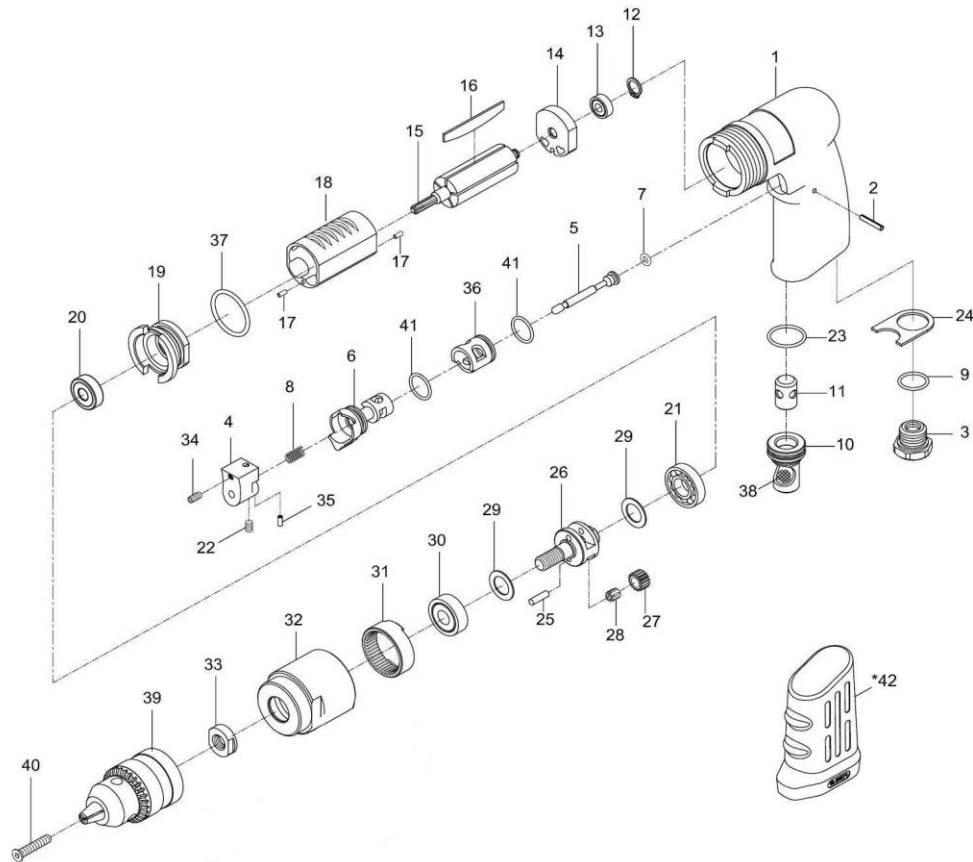

D320RG, D320RGXT & D320RGQ

Wespro Power Tools

3/8" REVERSIBLE DRILL & SCREWDRIVER

<u>No.</u>	<u>Description</u>	<u>Order Code</u>	<u>Qty</u>	<u>No.</u>	<u>Description</u>	<u>Order Code</u>	<u>Qty</u>
1	Motor Housing	112573	1	23	O-Ring	91638	1
2	Pin	112420	1	24	Muffler Retainer	91639	1
3	Air Inlet	91616	1	25	Planet Pin	91640	2
4	Trigger	91617	1	26	Planet Cage	91641	1
5	Valve Stem	91618	1	27	Planet Gear	90501	2
6	Valve Bushing	113394	1	28	Needle Bearing	90502	2
7	O-Ring	91620	1	29	Spacer	91642	2
8	Spring	91621	1	30	Ball Bearing	112028	1
9	O-Ring	91622	1	31	Internal Gear	90503	1
10	Muffler Diffuser	91623	1	32	Front Housing	129420	1
11	Muffler Cap	91624	1	33	Spacer	91644	1
12	Retaining Ring	91625	1	34	Set Screw	91645	1
13	Ball Bearing	112062	1	35	Pin	97456	1
14	Rear End Plate	113396	1	36	Valve Cap	97457	1
15	Rotor	91628	1	37	O-ring	91647	1
16	Rotor Blade	91629	5	38	Muffler Screen	91648	1
17	Pin	91630	2	39	Chuck 3/8" Multi-Craft	55737	1
18	Cylinder	113395	1		Chuck Keyless 3/8" (XT)	180527	
19	Front End Plate	91634	1		Chuck HD 3/8" (Q)	72597	
20	Ball Bearing	112040	1	40	Chuck Screw	97419	1
21	Ball Bearing	112673	1	41	O-Ring	274729	2
22	Set Screw	91637	1	42	Rubber Grip	259977	1